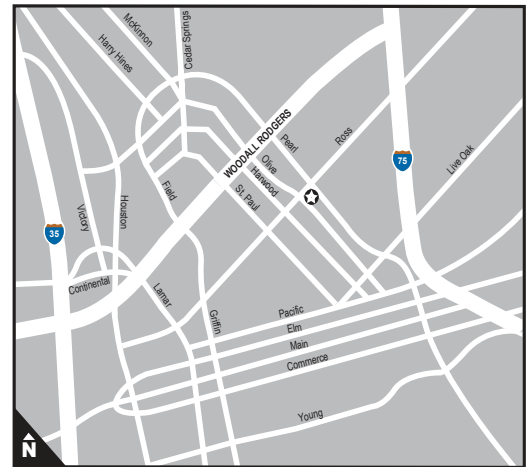

## Visiting Lynn Pinker Cox & Hurst

Lynn Pinker Cox & Hurst is located at 2100 Ross Avenue, Suite 2700 in downtown Dallas.

Visitors can park in the garage located beneath the building. Lynn Pinker Cox & Hurst will validate your parking.

### Driving Directions

**From DFW International Airport:** From DFW Airport, head south on International Parkway and continue onto TX-97 Spur/International Parkway for 5 miles. Keep left at the fork, following the signs for TX-183E/Irving/Dallas, and merge onto TX-183 E. In 11 miles, merge onto 1-35E S, and continue for 4 miles. Take exit 429A towards Interstate 45/US 75/Houston/Mckinney, and merge onto TX-366 Spur E. Take the Pearl Street exit, and merge onto N Olive Street. Turn right onto Woodall Rodgers Freeway. Take the first right onto N Pearl Street. Take the second right onto Ross Avenue. The destination will be on the left.

**From Downtown:** Head west on Jackson Street toward S. Field Street. Take the first right onto S. Field Street. Turn right onto Ross Avenue. The destination will be on the right.

**From Far North Dallas:** Head east on Ambergate Lane toward Stonehollow Way. Take the first right onto Stonehollow Way. Take the first right onto Frankford Road, and make a slight left to remain on Frankford Road. Take the first left onto Dallas Parkway, and follow the ramp on the left onto Dallas North Tollway. Merge onto Dallas North Tollway and continue for 14 miles. Continue onto Harry Hines Boulevard. Turn left onto Moody Street, and continue onto N. Pearl Street. Turn right onto Ross Avenue. The destination will be on the left.